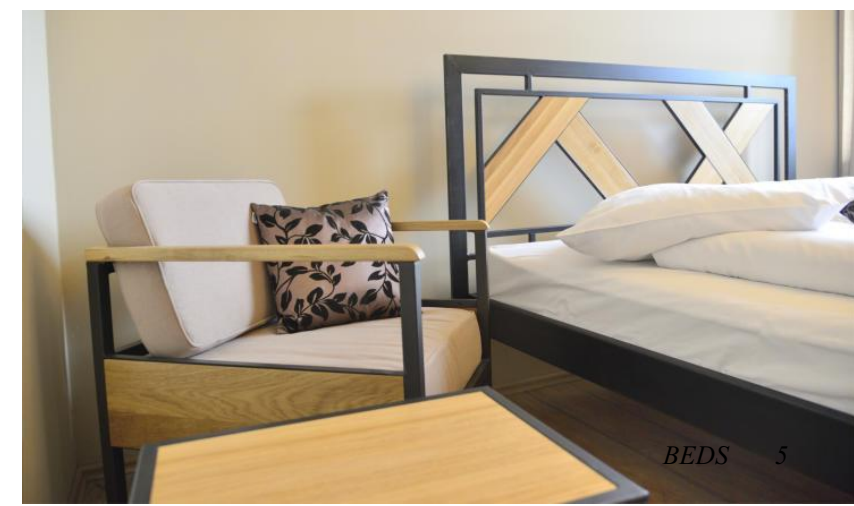

Dover

Bed Dover D 0484

dimensions: mattress w x l   external w x l
b) 140 x 200 cm   156 x 206 cm
c) 160 x 200 cm   176 x 206 cm
d) 180 x 200 cm   196 x 206 cm

height of fronts: headboard 122 cm / footboard 72 cm

height of lying: cca 53 cm

height of foot to the bottom of the bedframe: 31 cm

wood/colour   solid oak D1, D2, D3, D4, D5, D6, D7
solid spruce S1, S2, S3, S4, S5, S6, S7
brushed spruce SD1, SD2, SD3, SD7

DOVER SET SUPPLEMENTS

Bed Dover kanape (without foot front) DK 0484

dimensions: mattress w x l   external w x l
c) 140 x 200 cm   156 x 206 cm
c) 160 x 200 cm   176 x 206 cm
d) 180 x 200 cm   196 x 206 cm

height of fronts: headboard 122 cm / footboard 47 cm

height of lying: cca 53 cm

height of foot to the bottom of the edge of the bedframe: 31 cm

wood/colour   solid oak   D1, D2, D3, D4, D5, D6, D7
solid spruce   S1, S2, S3, S4, S5, S6, S7
brushed spruce   SD1, SD2, SD3, SD7

Night table Dover D 0485

dimensions: w x d x h   45 x 33 x 52 cm
wood/colour   solid oak   D1, D2, D3, D4, D5, D6, D7
solid spruce   S1, S2, S3, S4, S5, S6, S7
brushed spruce   SD1, SD2, SD3, SD7

Armchair Dover A 0306

dimensions: w x d x h   66 x 71 x 86 cm
wood/colour   solid oak   D1, D2, D3, D4, D5, D6, D7
solid spruce   S1, S2, S3, S4, S5, S6, S7
brushed spruce   SD1, SD2, SD3, SD7

Sofa Dover B 0306

dimensions: w x d x h   126 x 71 x 86 cm
wood/colour   solid oak   D1, D2, D3, D4, D5, D6, D7
solid spruce   S1, S2, S3, S4, S5, S6, S7
brushed spruce   SD1, SD2, SD3, SD7