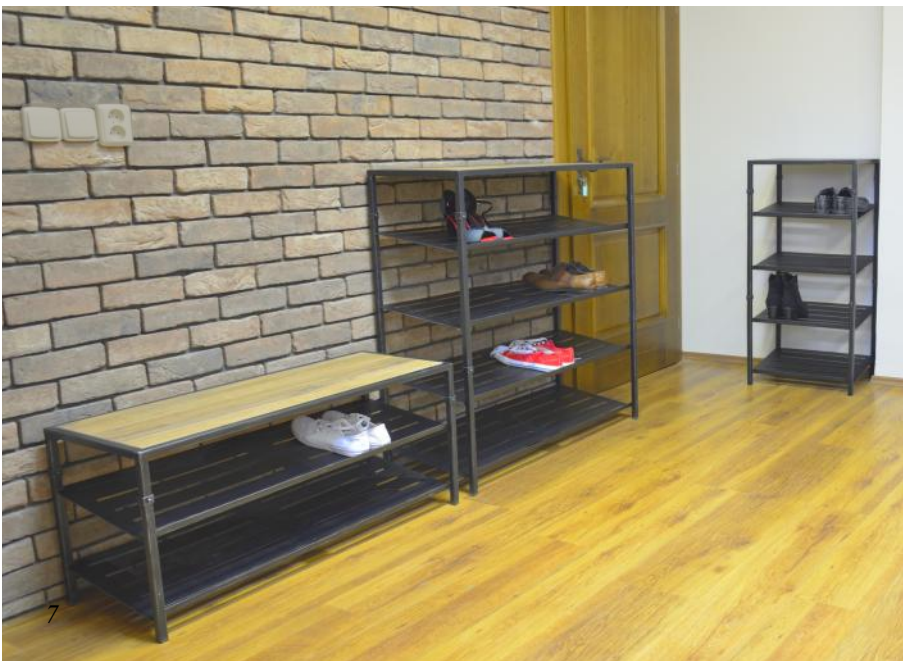

DOVER

ENTRYWAY FURNITURE

Shoe cases Dover K 0938, K 0939, K 0940
K 0938 dimensions w x d x h 98 x 38 x 106 cm
K 0939 dimensions w x d x h 98 x 38 x 47 cm
K 0940 dimensions w x d x h 49 x 38 x 106 cm
wood/colour: laminated board oak Sherman LD
solid oak D1, D2, D3, D4, D5, D6, D7
solid spruce S1, S2, S3, S4, S5, S6, S7
brushed spruce SD1, SD2, SD3, SD7
upholstered seat (K 0939 only)

Wall-mounted coat rack Dover K 0947
dimensions: w x d: 80 x 16 cm

Mirror Dover small G 0824
dimensions: w x d: 64 x 88 cm

Entryway coat rack with bench Dover K 0946
dimensions: w x d x h: 98 x 38 x 180 cm

Mirror Dover big G 0825
dimensions: w x d: 64 x 155 cm
Possibilities: wall mounted or free standing with G 0826

Stand for big mirror Dover G 0826
dimensions: w x d x h: 51 x 26 x 154 cm

Free standing coat rack Dover Z 0853
dimensions: w x d x h: 72 x 72 x 175 cm

Wooden parts offer:
wood/colour: laminated board oak Sherman LD
solid oak D1, D2, D3, D4, D5, D6, D7
solid spruce S1, S2, S3, S4, S5, S6, S7
brushed spruce SD1, SD2, SD3, SD7

In the photos: shoe cases laminated board oak Sherman
other products brushed spruce SD3