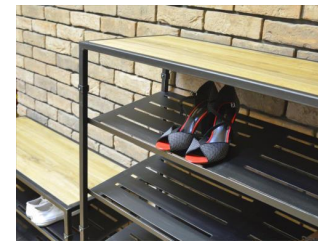

## ENTRYWAY FURNITURE

K 0938

K 0939

K 0940

**Shoe cases Dover** K 0938, K 0939, K 0940  
 K 0938 dimensions w x d x h 98 x 38 x 106 cm  
 K 0939 dimensions w x d x h 98 x 38 x 47 cm  
 K 0940 dimensions w x d x h 49 x 38 x 106 cm  
 wood/colour: laminated board oak Sherman LD  
 solid oak D1, D2, D3, D4, D5, D6, D7  
 solid spruce S1, S2, S3, S4, S5, S6, S7  
 brushed spruce SD1, SD2, SD3, SD7  
 upholstered seat (K 0939 only)