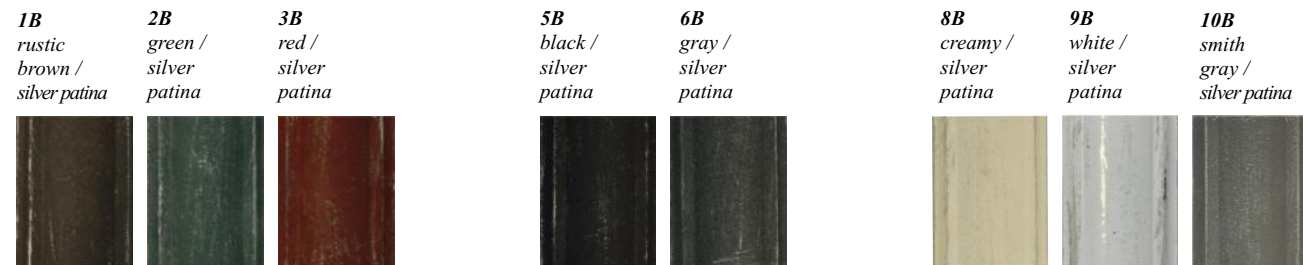

Basic colours with silver patina